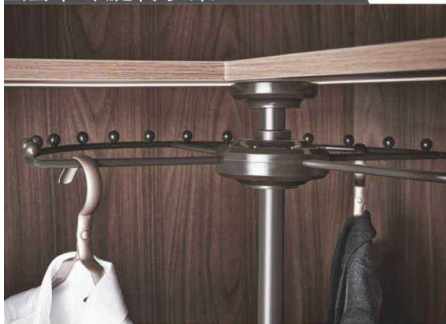

CLOSET ORGANIZER

CAMPBELL MOULDING

CL-TRAY

Height is adjustable from 71" to 83"

Dimension: $\varnothing 700 \times (1800-2100)$ mm
28" Dia x (71"- 83"H)

Top mounted swivel hanger
上层带珠旋转衣架

Middle layer pants hanger
中层珍珠棉裤架

Bottom leather basket
底层贴皮转篮