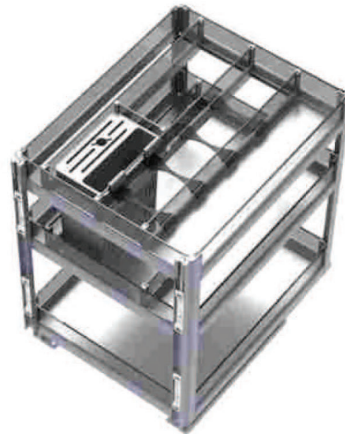

EURO CABINET / CLOTHES RACK

CAMPBELL MOULDING

BMG-450

Bottom Mount for B21 cabinet
or B18 Euro Cabinet

Lift up cloths rack
(24" to 42" adjustable)

TL-YJ102