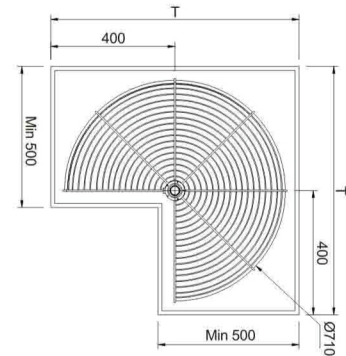

LAZY SUSAN

CAMPBELL MOULDING

WLS-28K
WLS-32K

WLS-28K 28" Wire Lazy Susan--Kidney
WLS-32K 32" Wire Lazy Susan--Kidney