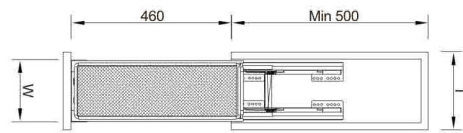

# SPICE RACK

CAMPBELL MOULDING

**Soft Closing  
Spice Rack:**

**SPICE 6**  
**SPICE 10**

Soft Close Undermount Slide

**SPICE 6 6"W X 20"D X 21"H**  
**SPICE 10 10" X 20"D X 21"H**