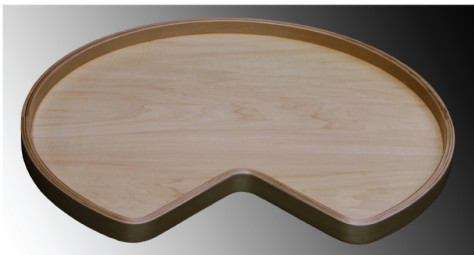

WOODEN LAZY SUSAN

CAMPBELL MOULDING

Wooden Lazy Susan
 Multi-ply birch plywood for tray and rim
 1.5" rim height and 5/8" plywood
 UV coating with natural finish

Kidney SPC28K--28", SPC32K--32"

Full
 SPC18F--18", SPC28F--28", SPC32F--32"

Kidney Shelf (no holes in center)
 SP28K--28", SP32K--32"
 2 shelves per package

LZ-Base

Full Shelf (no holes in center)
 SP18F--18", SP28F--28", SP32F--32"
 2 shelves per package

White Laminate Lazy Susan with Chrome Rim

Maple Laminate Lazy Susan
 LS-MAPLE-28K-----28"
 LS-MAPLE-32K-----32"