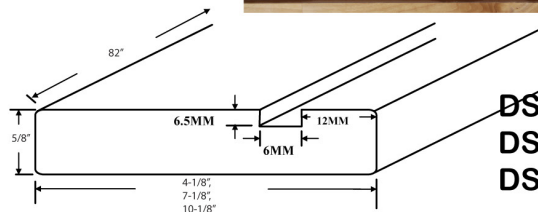

## Woven Wire Grilles

**WG2448**--24" X 48"  
steel wire with antique  
bronze finishes

## Plate Display Rack

**PLATE1** 30" X 13"  
**PLATE2** 36" X 13"  
*Birch, Red Oak*  
sell as pair/set

## Drawer Box Material: Solid wood Birch A/B Grade

**DS482** 4-1/8" X 82" X 5/8"  
**DS782** 7-1/8" X 82" X 5/8"  
**DS1082** 10-1/8" X 82" X 5/8"